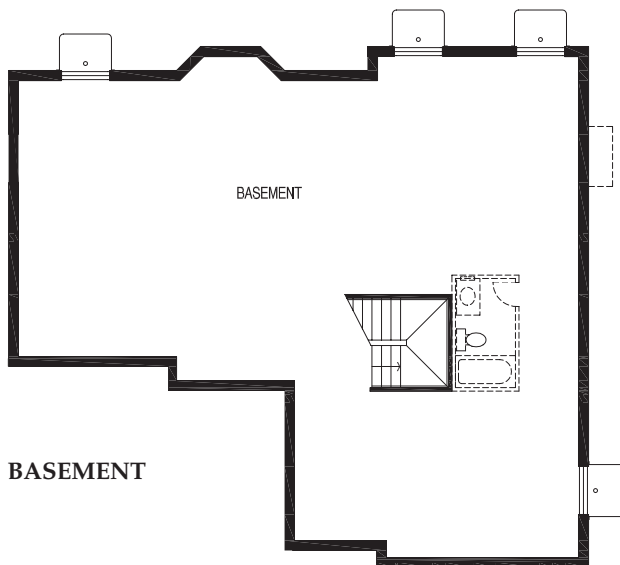

Prairie Woods - Winchester Model - Arbor Series

3,219 Sq. Ft.

FIRST FLOOR

OPTIONAL BONUS ROOM
W/3-CAR TANDEM GARAGE

OPTIONAL
SUNROOM

UPPER FLOOR

OPTIONAL BEDROOM 5

OPTIONAL LOFT

BASEMENT

OPTIONAL BONUS ROOM
W/3-CAR GARAGE