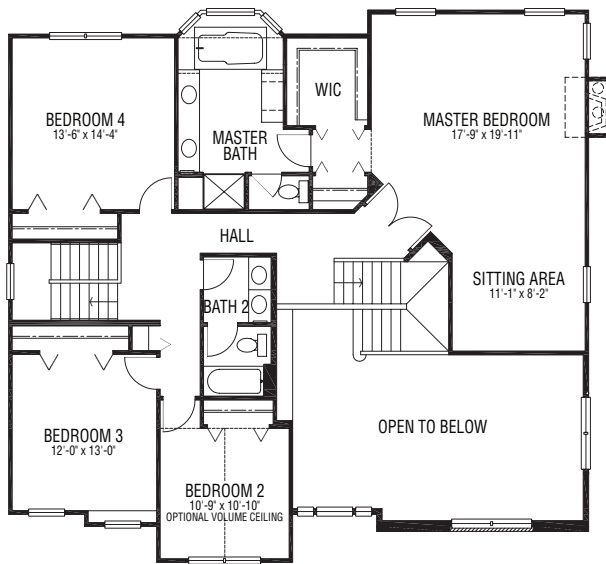

Prairie Woods - Winchester Model - Arbor Series

3,219 Sq. Ft.

FIRST FLOOR

OPTIONAL BONUS ROOM
W/3-CAR TANDEM GARAGE

OPTIONAL
SUNROOM

UPPER FLOOR

OPTIONAL BEDROOM 5

OPTIONAL LOFT

BASEMENT

OPTIONAL BONUS ROOM
W/3-CAR GARAGE