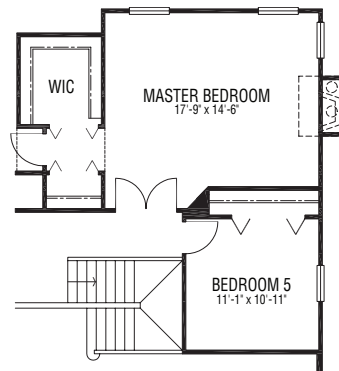

Prairie Woods - Winchester Model - Arbor Series

3,219 Sq. Ft.

FIRST FLOOR

OPTIONAL BONUS ROOM
W/3-CAR TANDEM GARAGE

OPTIONAL
SUNROOM

UPPER FLOOR

OPTIONAL BEDROOM 5

OPTIONAL LOFT

BASEMENT

OPTIONAL BONUS ROOM
W/3-CAR GARAGE