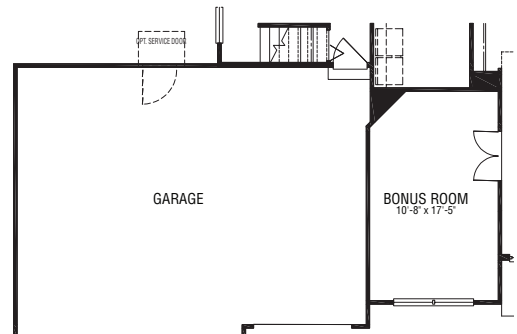

Prairie Woods - Winchester Model - Arbor Series

3,219 Sq. Ft.

FIRST FLOOR

OPTIONAL BONUS ROOM
W/3-CAR TANDEM GARAGE

OPTIONAL
SUNROOM

UPPER FLOOR

OPTIONAL BEDROOM 5

OPTIONAL LOFT

BASEMENT

OPTIONAL BONUS ROOM
W/3-CAR GARAGE