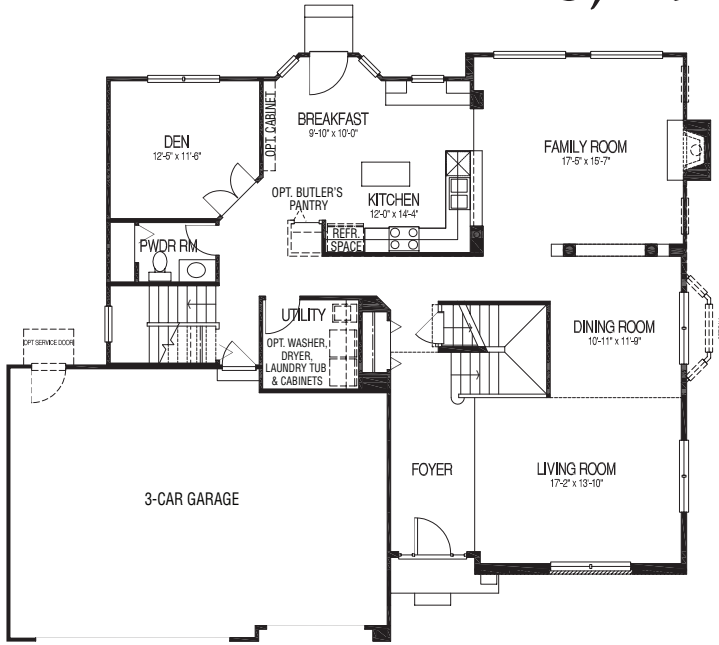

Prairie Woods - Winchester Model - Arbor Series

3,219 Sq. Ft.

FIRST FLOOR

OPTIONAL BONUS ROOM
W/3-CAR TANDEM GARAGE

OPTIONAL
SUNROOM

UPPER FLOOR

OPTIONAL BEDROOM 5

OPTIONAL LOFT

BASEMENT

OPTIONAL BONUS ROOM
W/3-CAR GARAGE