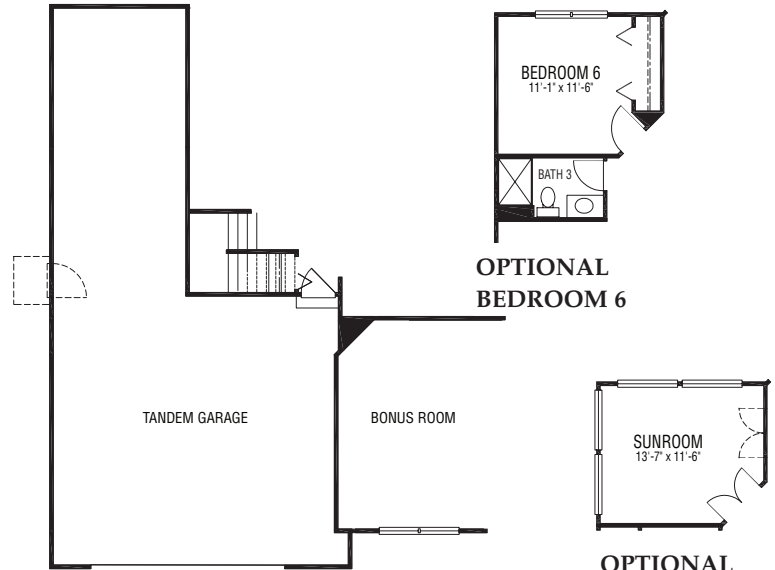

Prairie Woods - Winchester Model - Arbor Series

3,219 Sq. Ft.

FIRST FLOOR

OPTIONAL BONUS ROOM
W/3-CAR TANDEM GARAGE

OPTIONAL
SUNROOM

UPPER FLOOR

OPTIONAL BEDROOM 5

OPTIONAL LOFT

BASEMENT

OPTIONAL BONUS ROOM
W/3-CAR GARAGE