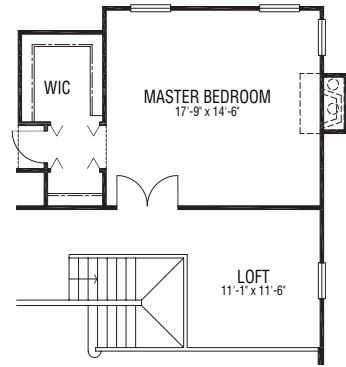

Prairie Woods - Winchester Model - Arbor Series

3,219 Sq. Ft.

FIRST FLOOR

OPTIONAL BONUS ROOM
W/3-CAR TANDEM GARAGE

OPTIONAL
SUNROOM

UPPER FLOOR

OPTIONAL BEDROOM 5

OPTIONAL LOFT

BASEMENT

OPTIONAL BONUS ROOM
W/3-CAR GARAGE